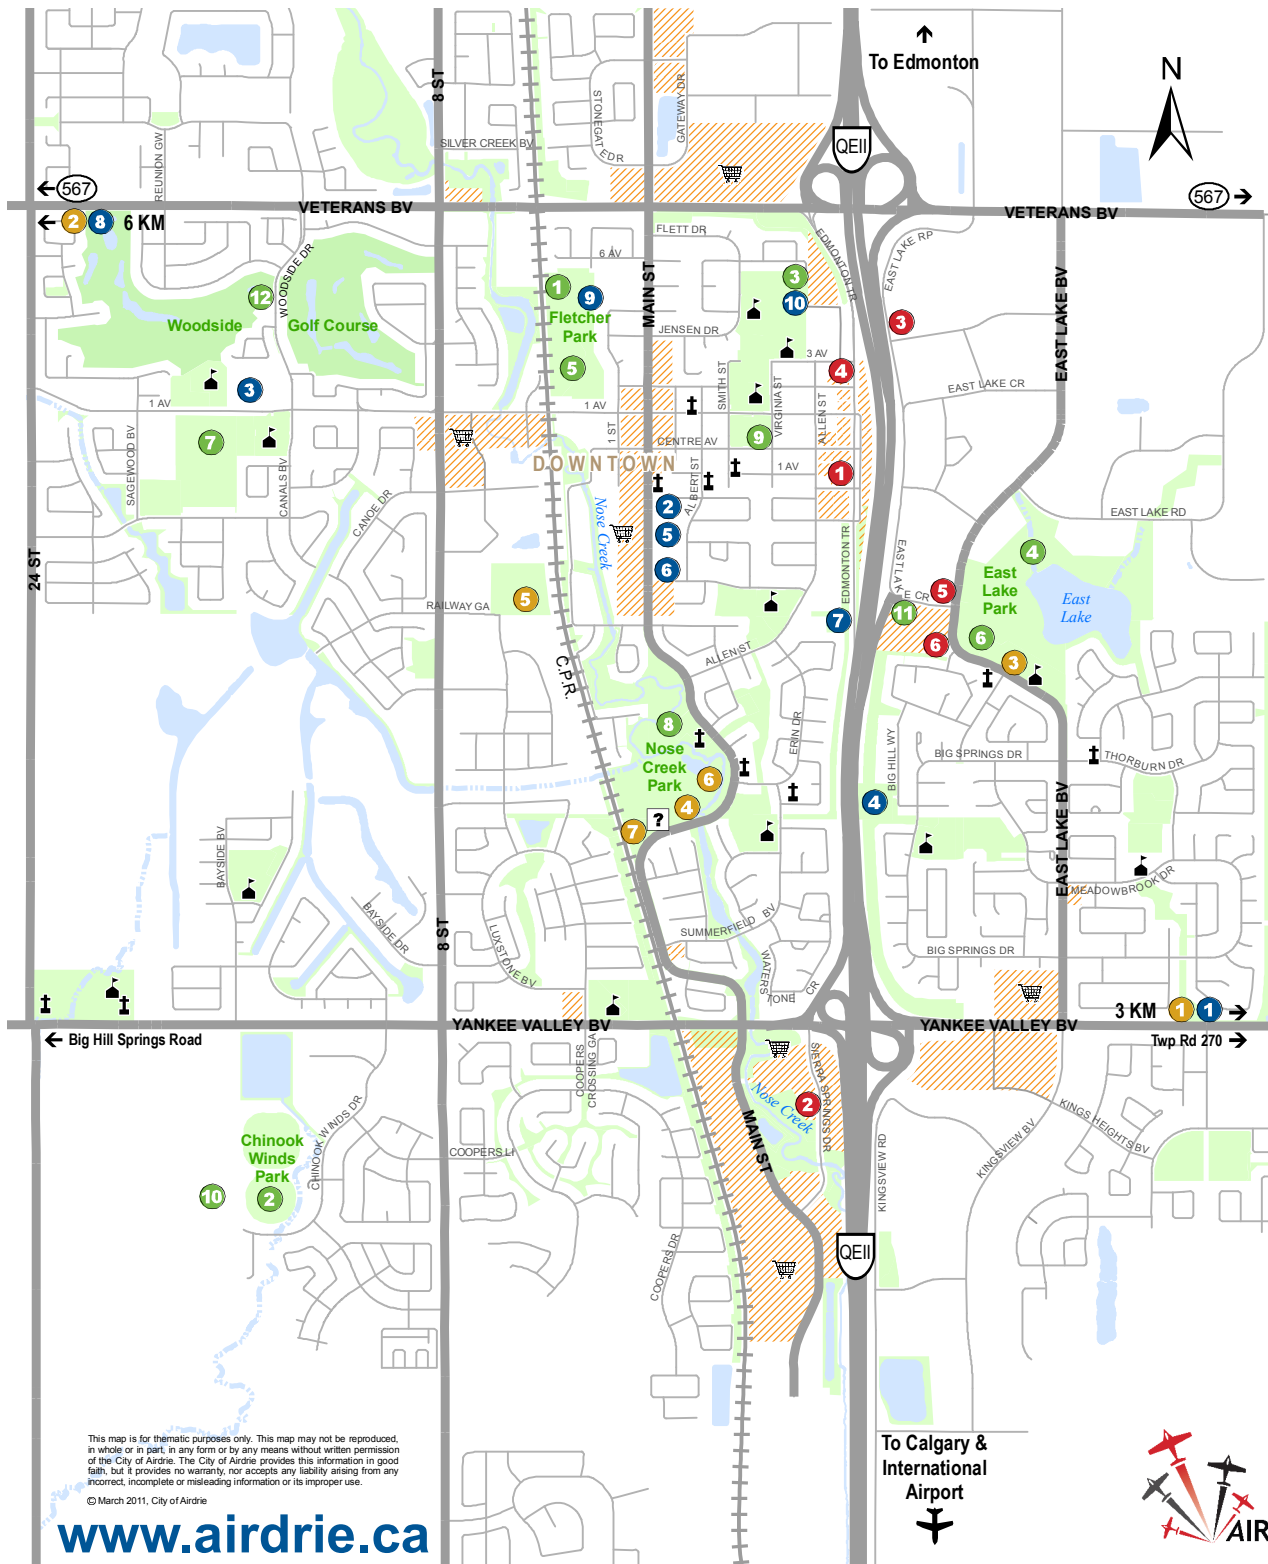

WELCOME TO AIRDRIE!

- Church
- School
- Grocery Shopping
- Visitor Information
- Services/Shopping

ACCOMODATION

- Best Western Regency Inn
- Comfort Inn & Suites
- Holiday Inn Express Hotel & Suites
- Horseman Motel
- Ramada Inn and Suites
- Super 8 Motel

FACILITY

- Airdrie Airport
- Airdrie Public Library
- Bethany Care Centre
- Cemetary
- City Hall
- Community Health Centre/Urgent Care
- R.C.M.P.
- Rodeo Grounds
- R.V. Sewage Station
- Town & Country Centre

ATTRACTION

- Airdrie Air Show (Jul 16 - 17, 2011)
- Airdrie Pro Rodeo (Jun 28 - Jul 2, 2011)
- Bert Church Live Theatre
- Festival of Lights (Dec, 2011)
- Iron Horse Miniature Railway Park
- Korean Totem Poles
- Nose Creek Valley Museum

RECREATION

- BMX Track
- Chinook Winds Park
- Curling Club
- East Lake Park
- Fletcher Park
- Genesis Place
- Monklands Soccer Park
- Nose Creek Park
- Plainsmen Arena
- Skateboard Park
- Ron Ebbesen Arena
- Woodside Golf Course

© March 2011, City of Airdrie

www.airdrie.ca

To Calgary & International Airport

CITY of
AIRDRIE
COMMUNITY & OPPORTUNITY