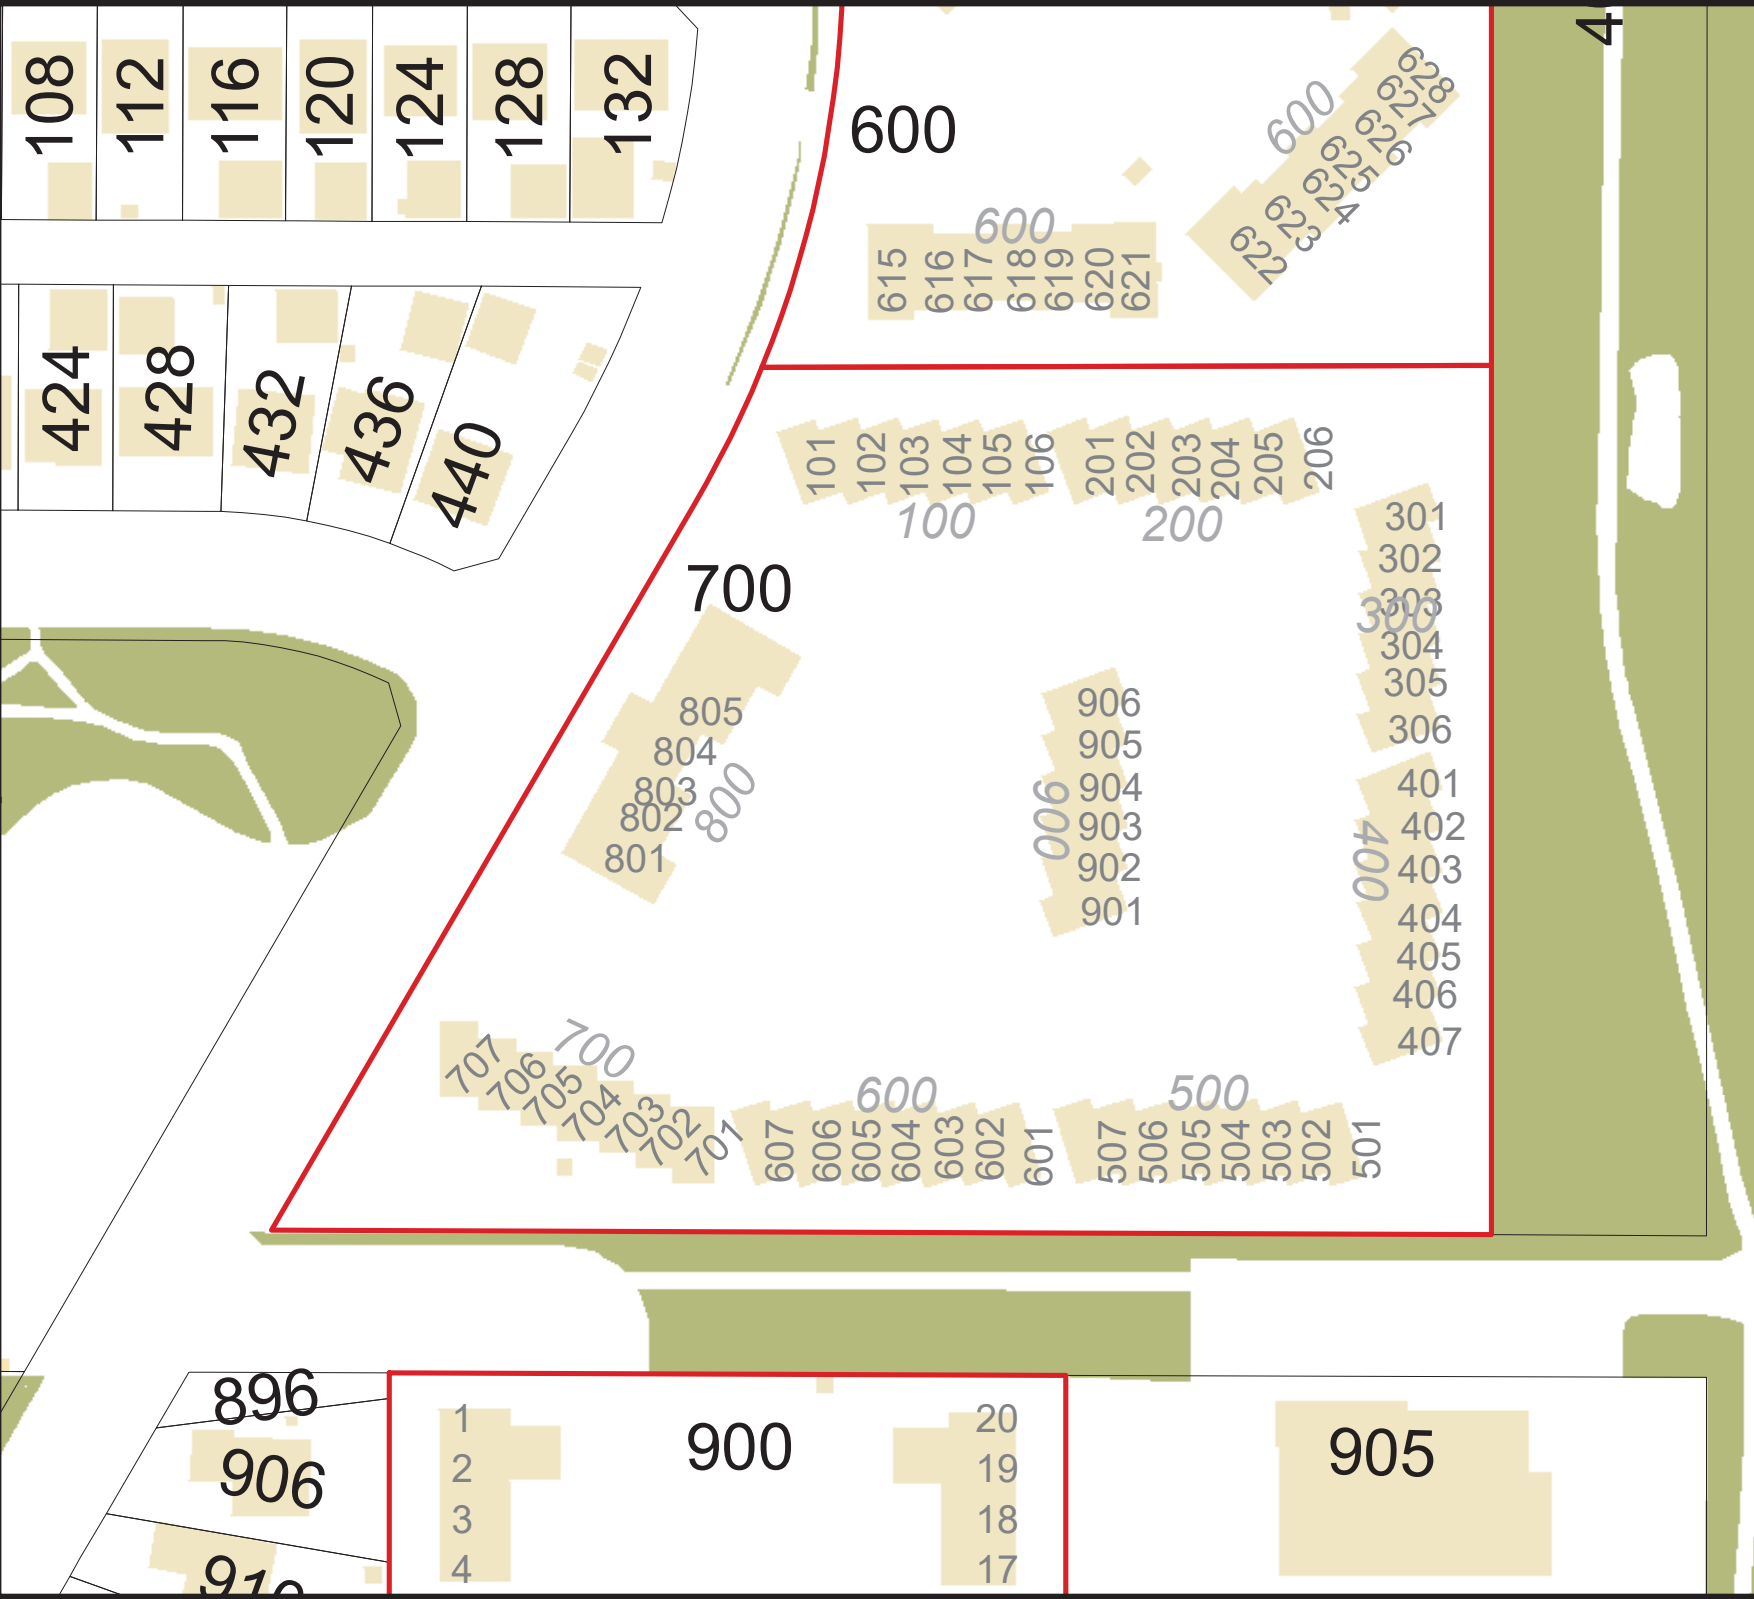

ADM - 700 ALLEN ST SE

Legend
□ Registered Parcels
□ Tentative Parcels