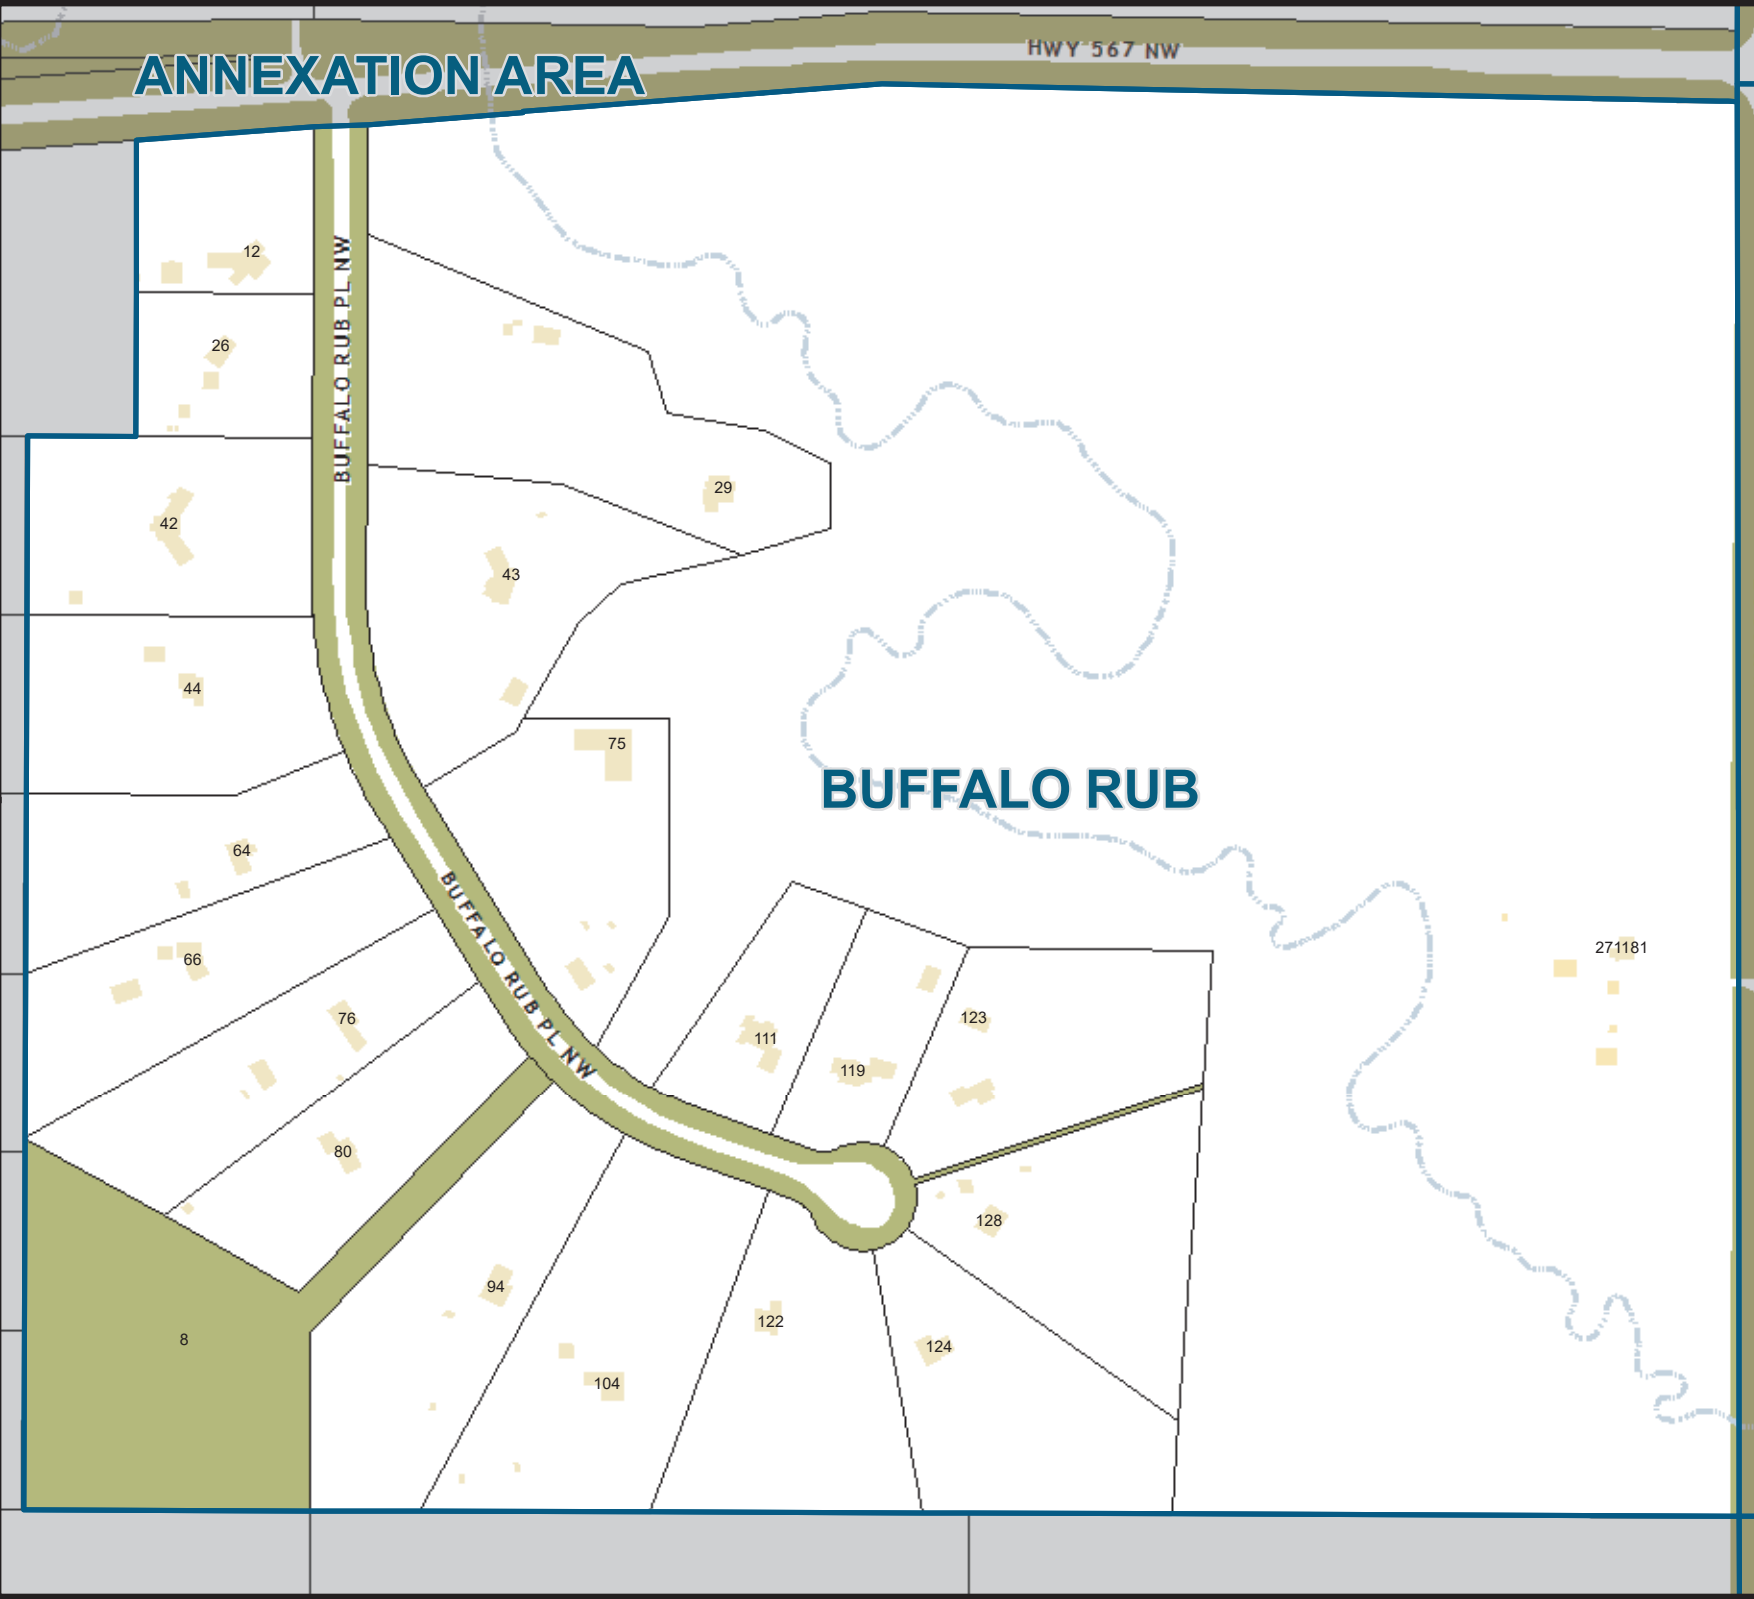

ANNEXATION AREA

HWY 567 NW

BUFFALO RUB

BUFFALO RUB