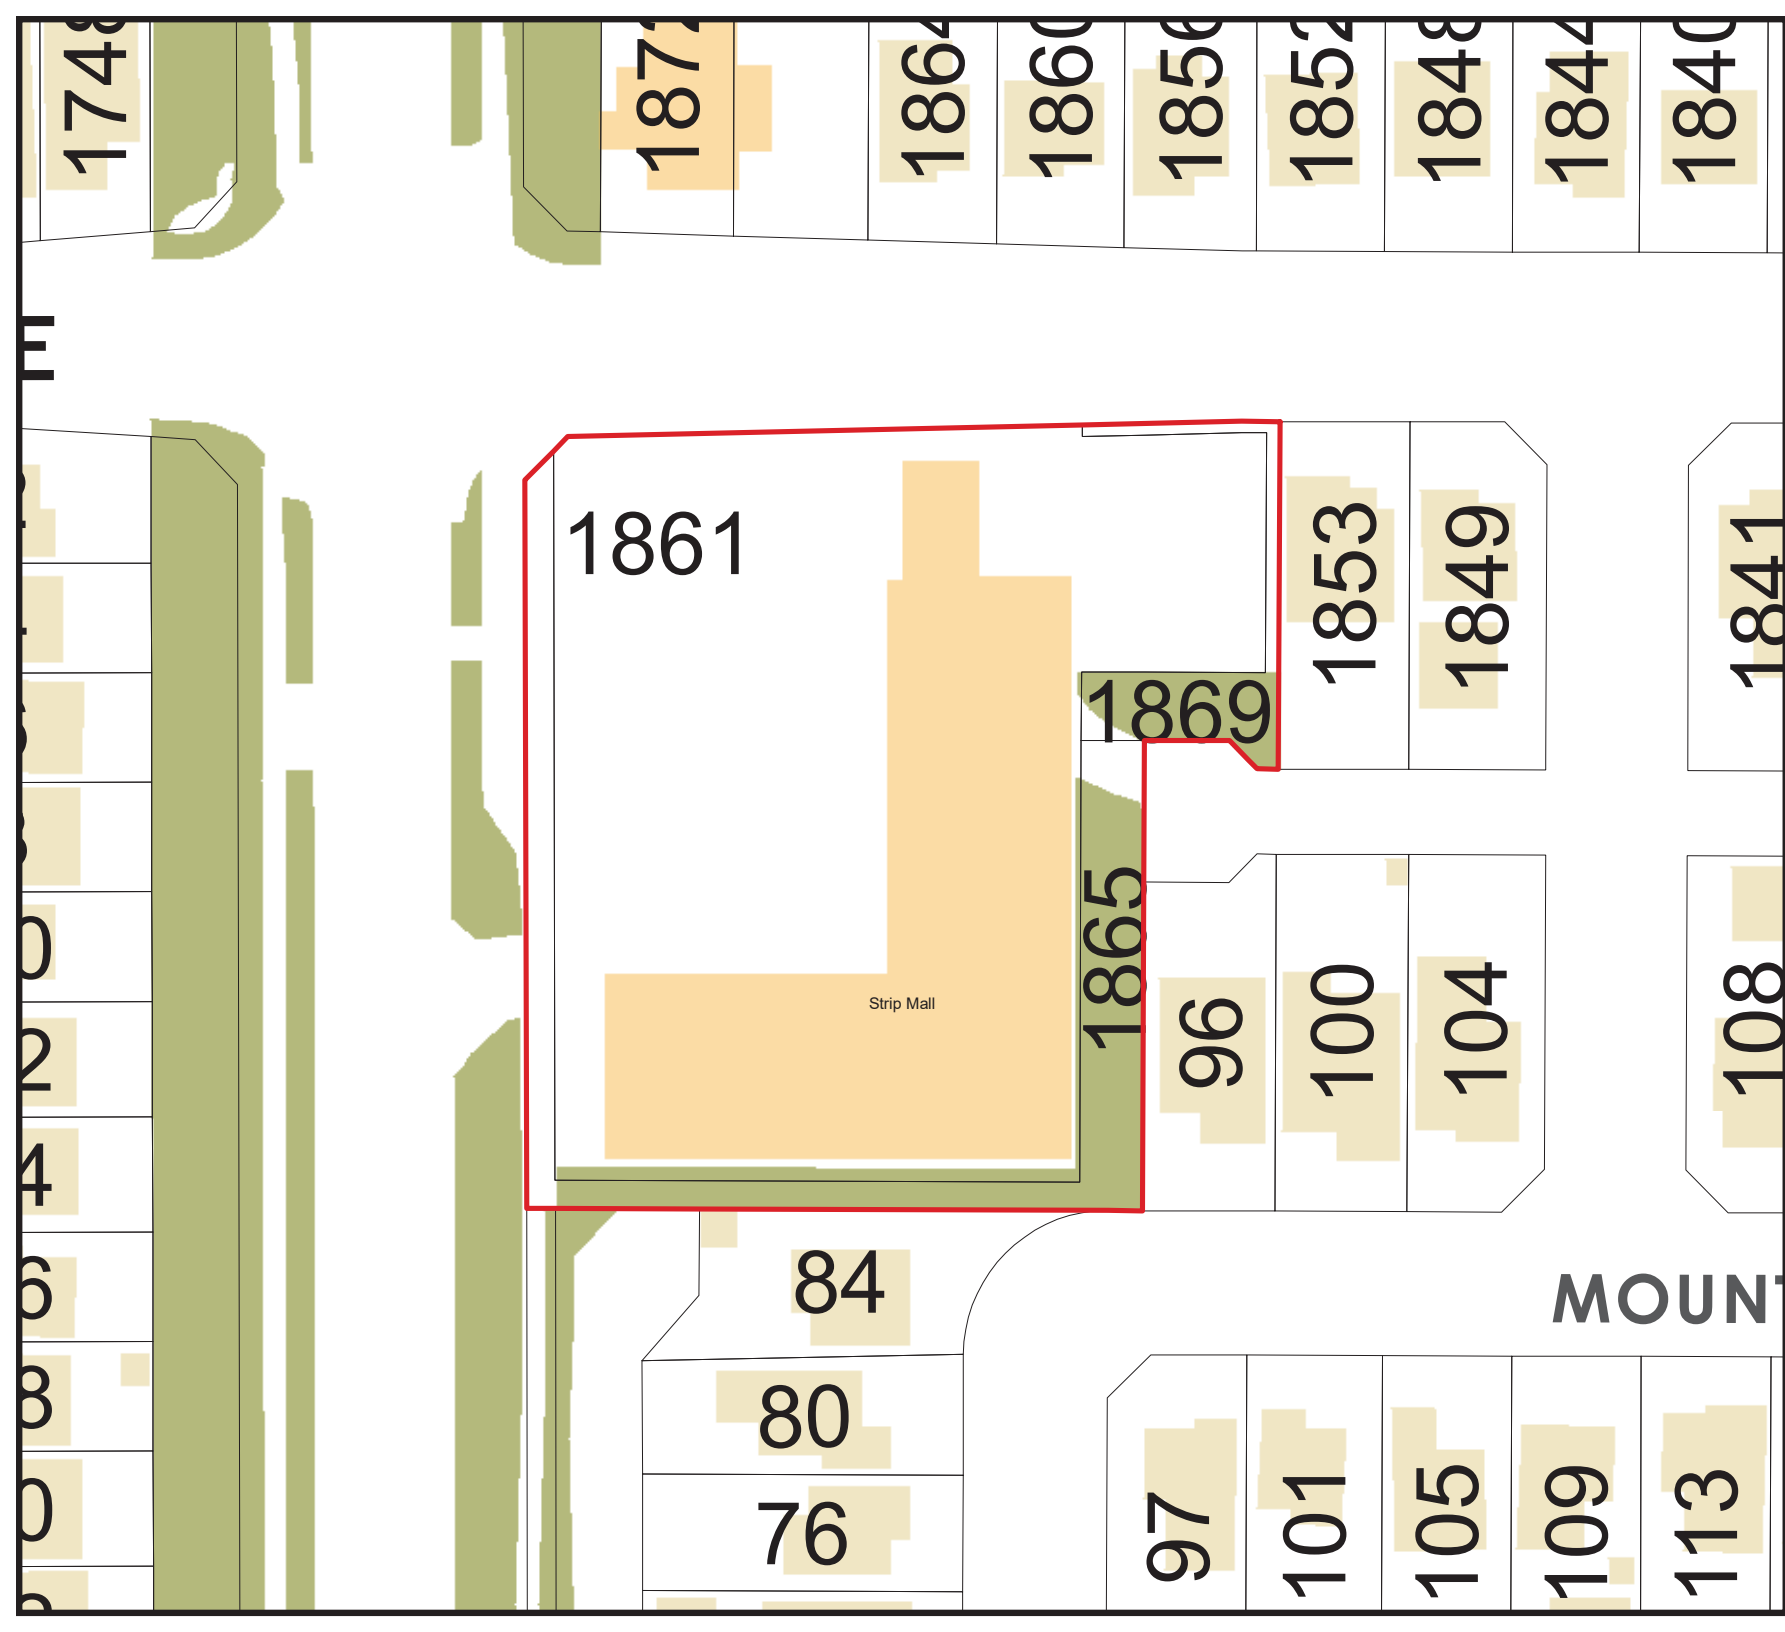

MDB - 186I MEADOWBROOK DR SE

1. **Legend**
2. Registered Parcels
   - Tentative Parcels