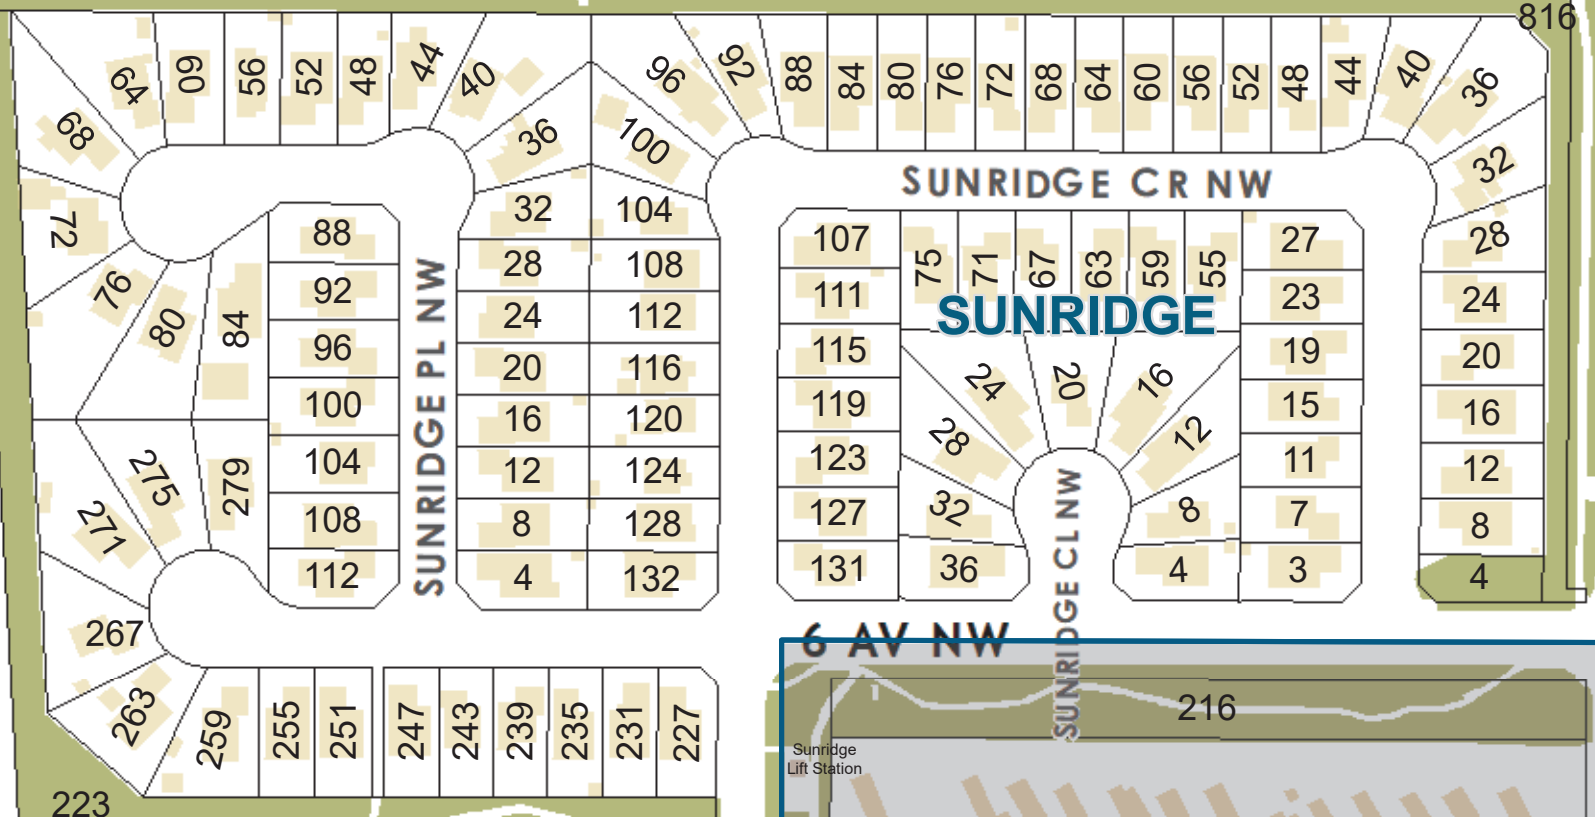

SUNRIDGE

STONEGATE

VETERANS BV NW

MAIN ST N

SUNRIDGE CR NW

SUNRIDGE

6 AV NW

OLD TOWN

FLETCHER RD NW

Sunridge Lift Station

Legend

- Registered Parcels
- Tentative Parcels