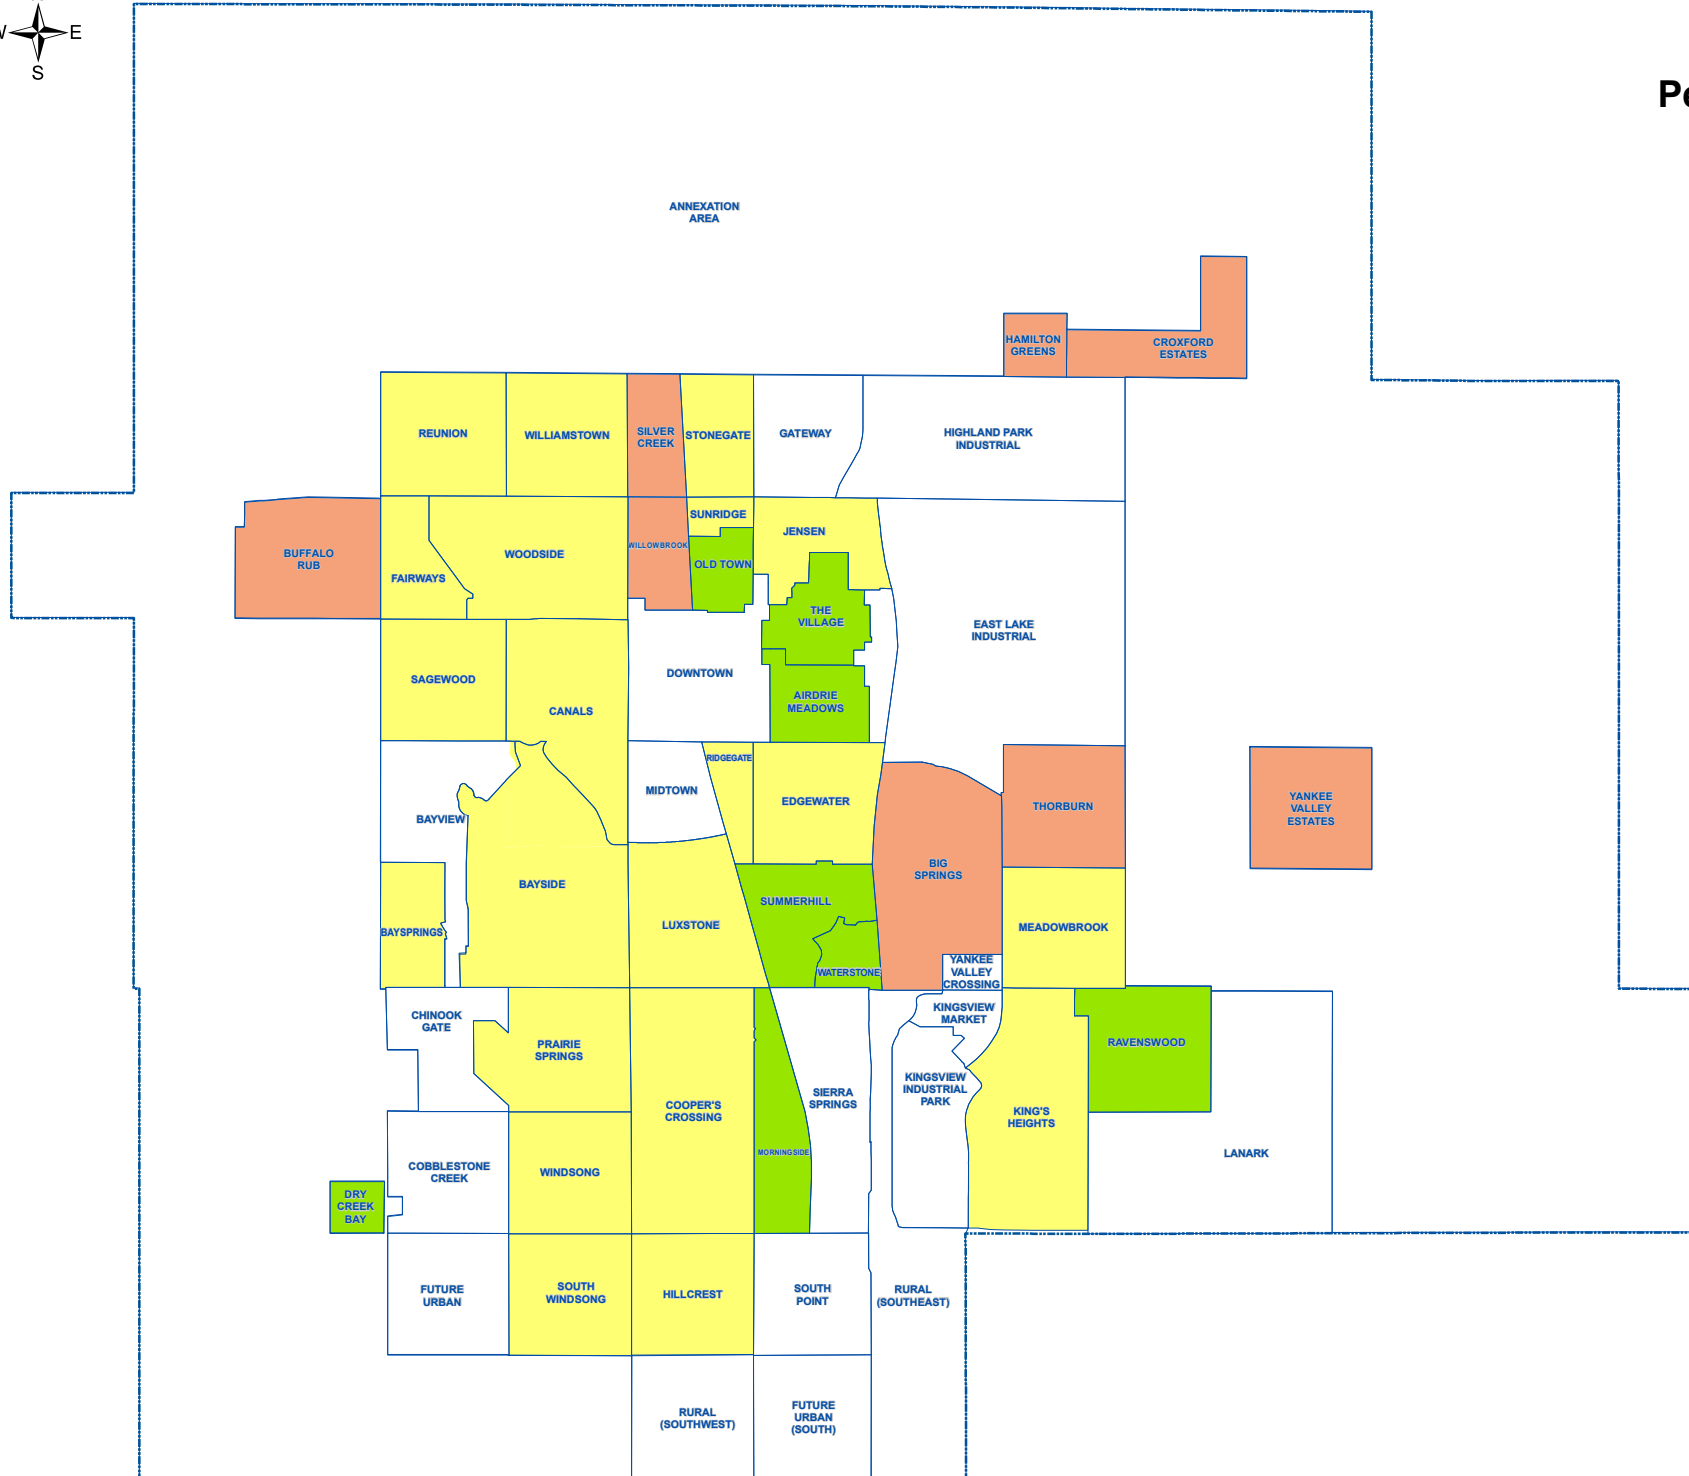

2017 Assessment Percent Changes Residential: Single Family

- 0 to 3%
- 0 to -2%
- -2% to -6%

Copyright © 2017 City of Airdrie

Path: V:\gis\projects\2016assessment\assessmentpercentchanges\2016percentchanges_a.mxd