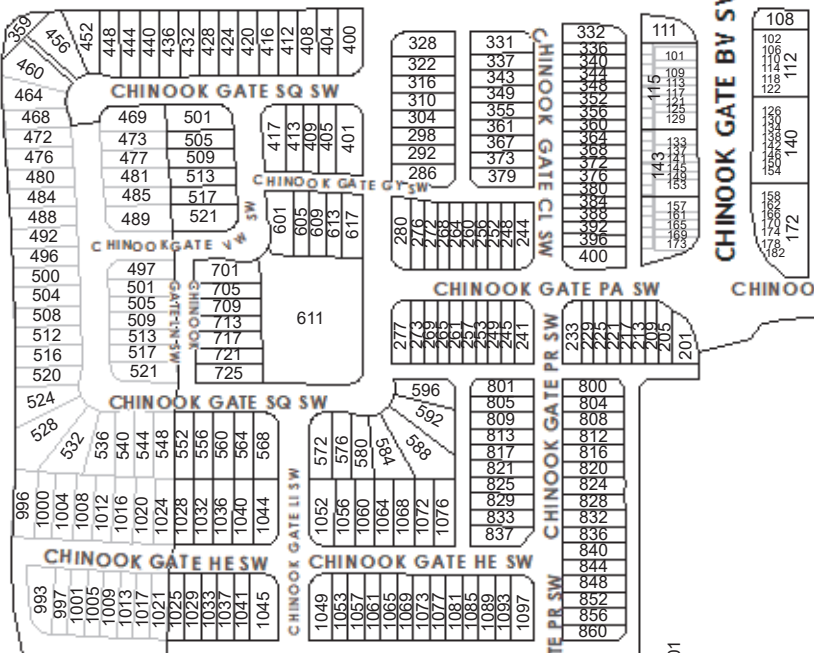

CHINOOK GATE

24 ST SW

WOODLI SW

CHINOOK GATE PRAIRIE SPRINGS