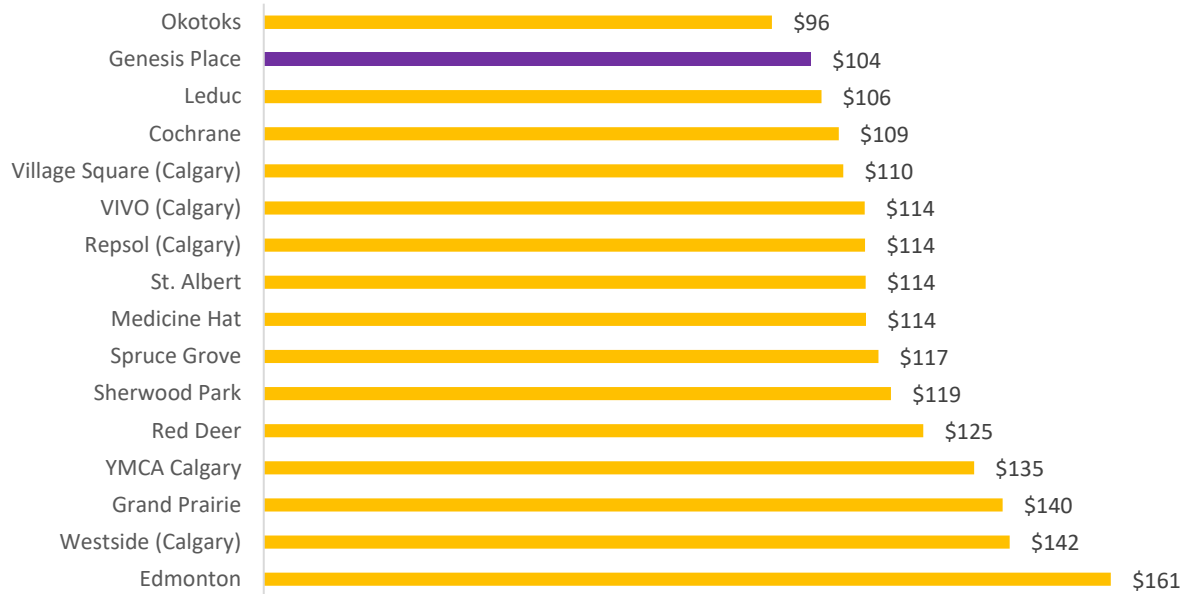

Genesis Place Price Comparisons

Alberta multi-use facility: Annual family pass comparisons
Annualized rates displayed monthly

Market average for Calgary area facilities is $116 /month