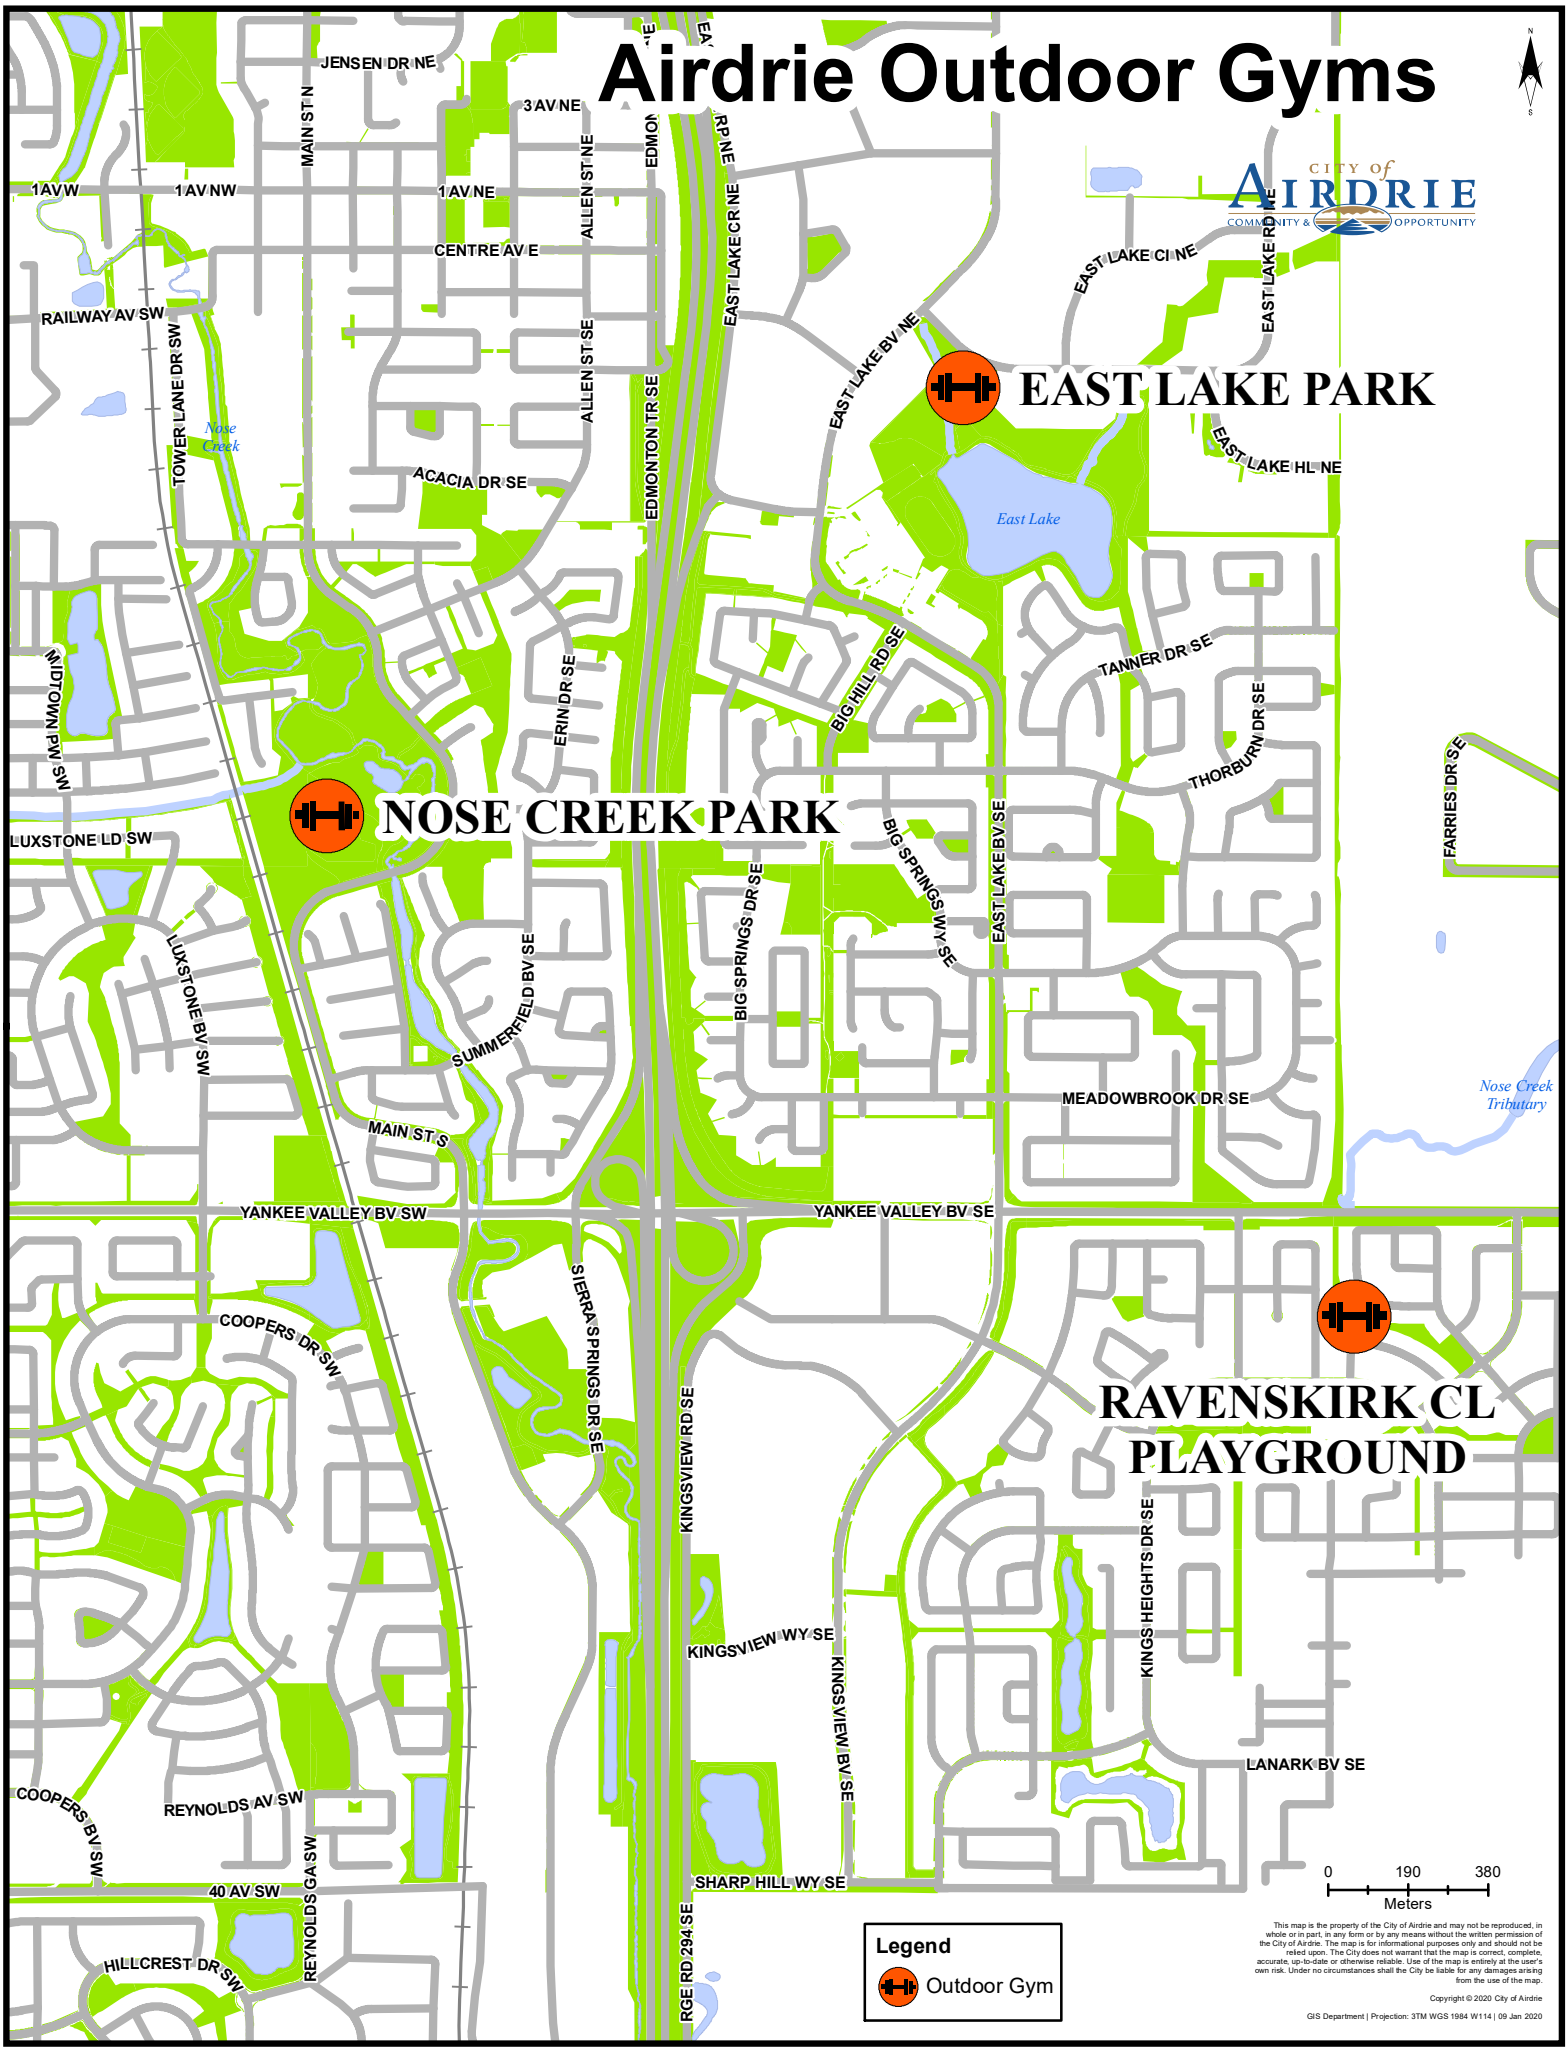

Airdrie Outdoor Gyms

Legend

Outdoor Gym

Copyright © 2020 City of Airdrie
GIS Department | Projection: 3TM WGS 1984 W114 | 09 Jan 2020