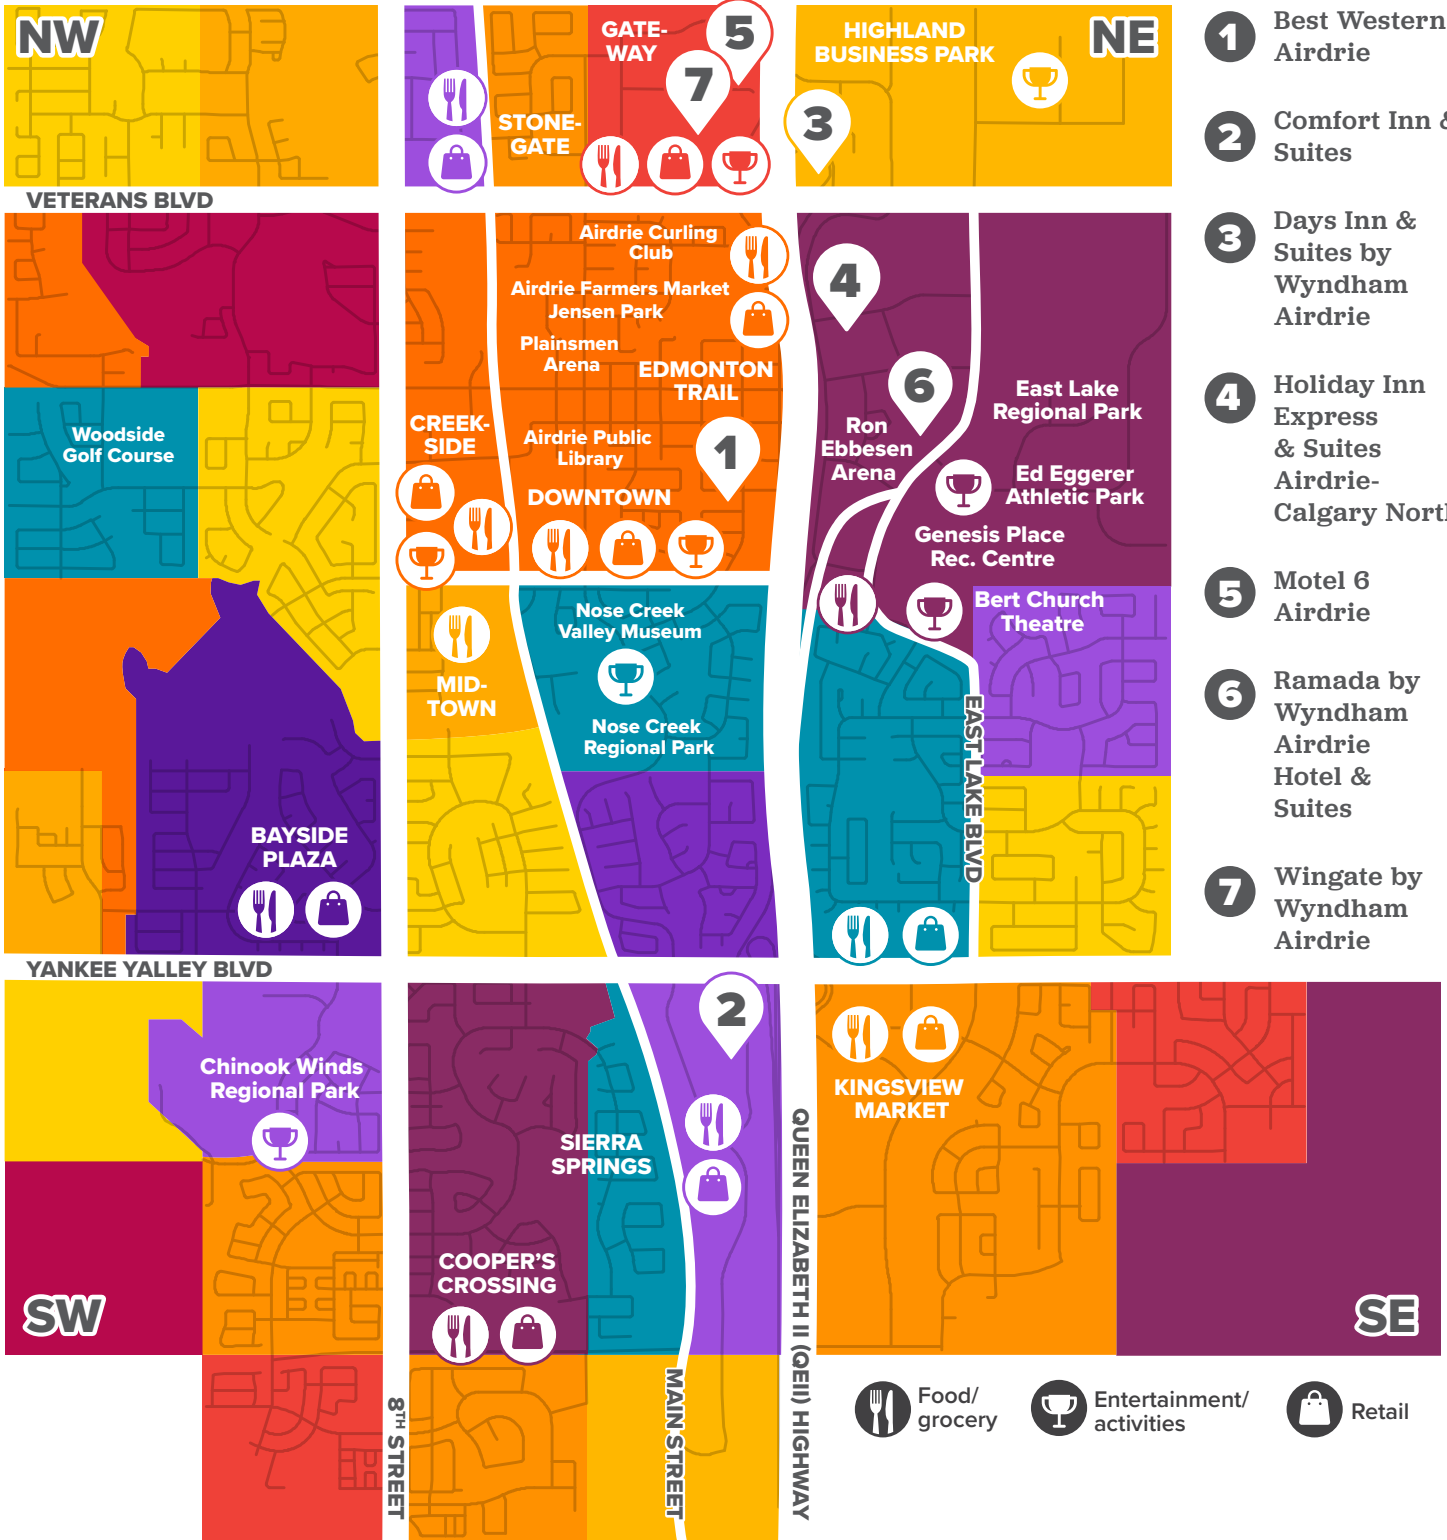

Wingate by Wyndham Airdrie

587.775.6171

513 Gateway Road NE

West of QEII highway, off Veterans Blvd.

Breakfast
only

Sleeps 5

Number of rooms: 83
Meeting rooms: 2
Capacity: 20 people
Largest room: 612 sq. ft.

Find out more about Airdrie here: airdrie.ca/stay

airdrie
economic
development

Find your way.

↑ 75 mins east to Drumheller
75 mins north to Red Deer

← 90 mins west to Rocky Mountains

↓ 15 mins to Calgary International Airport
25 mins to Downtown Calgary